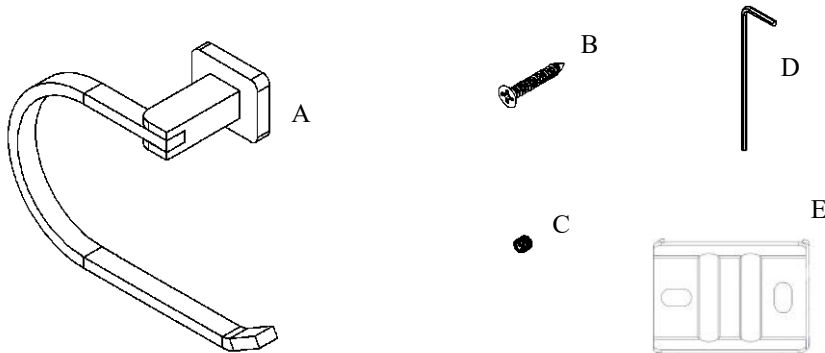

# Volkano Spark Towel Ring Installation Guide

Code: V64313, V64315

Parts Included	QTY
A - Towel Ring	1
B - Screw	2
C - Set Screw	1
D - Allen Key	1
E - Bracket	1

Model #	Description	Finish	Weight (lb)	WxHxD (mm)	WxHxD (Inches)	Metal Type
V64313	Spark Towel Ring	Chrome	0.968	210 x 145 x 71	8.25 x 5.7 x 2.75	Brass
V64315	Spark Towel Ring	Matte Black	0.968	210 x 145 x 71	8.25 x 65.7 x 2.75	Brass